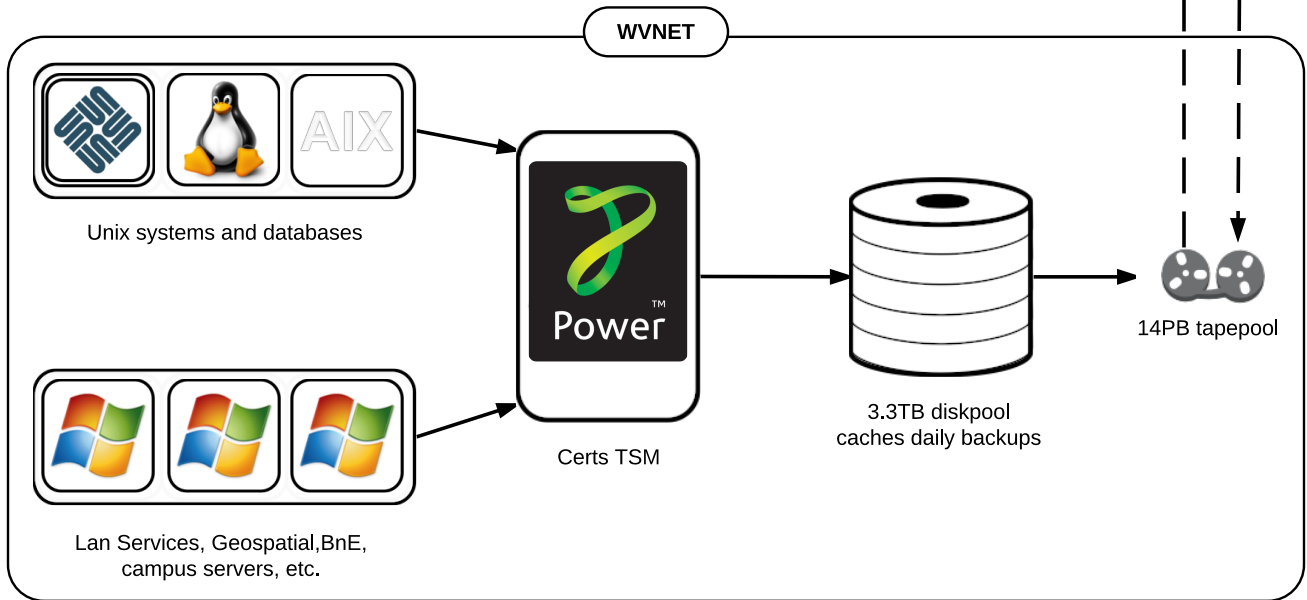

WVU ITS TSM

OWP

4TB daily backups

Up to 70% utilization weekdays; more on weekends.

Diskpool caches daily backups.

Statistics/Data

WVNET

2TB daily backups

Up to 60% utilization weekdays; more on weekends.

Diskpool caches daily backups.