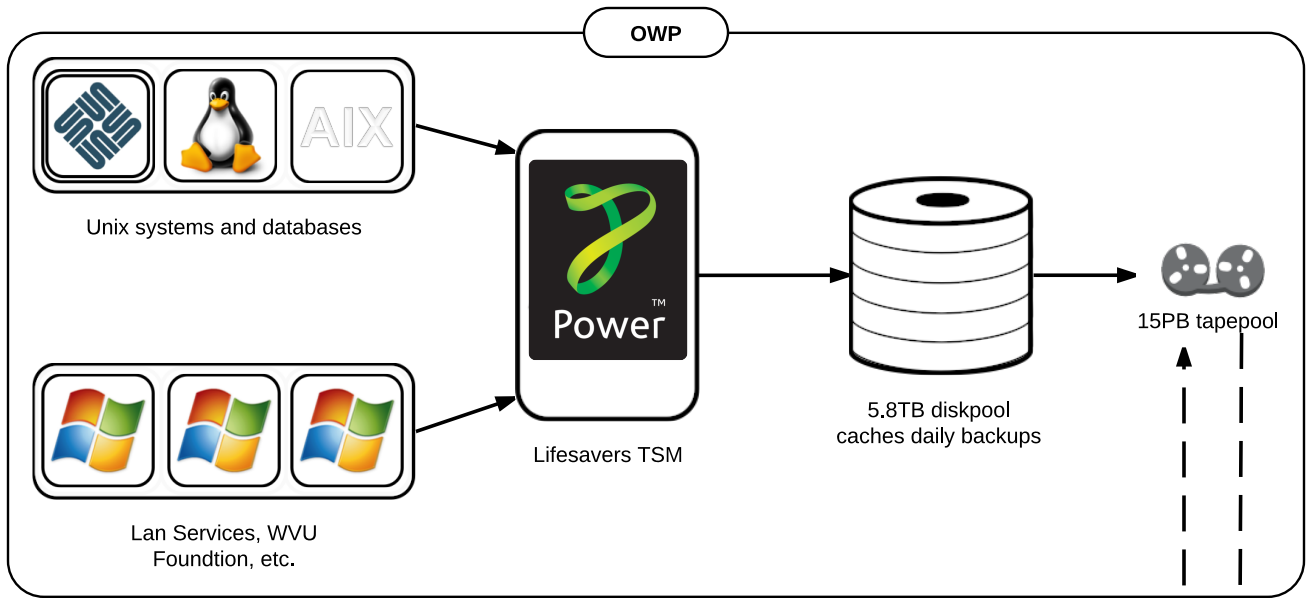

WVU ITS TSM

OWP

4TB daily backups

Up to 70% utilization weekdays; more on weekends.

Diskpool caches daily backups.

Statistics/Data

WVNET

2TB daily backups

Up to 60% utilization weekdays; more on weekends.

Diskpool caches daily backups.