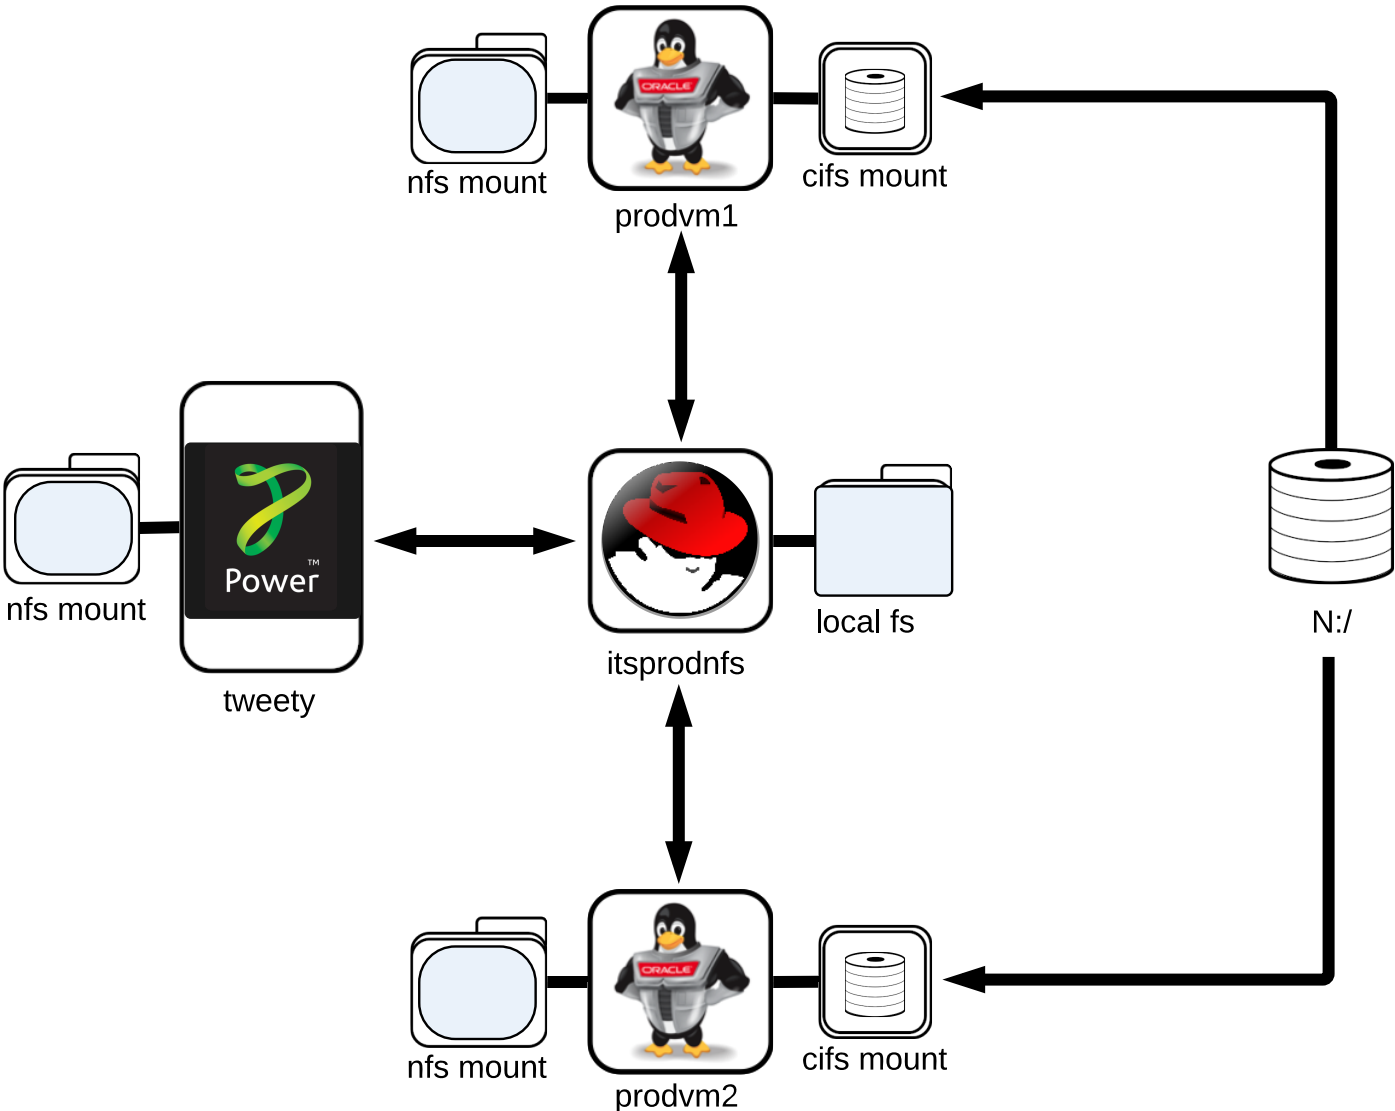

OASIS Document Management

Logical Diagram

Production

Legend

- Parent Filesystem
- NFS
- LPAR
- VM
- LAN Services N Drive
- CIFS